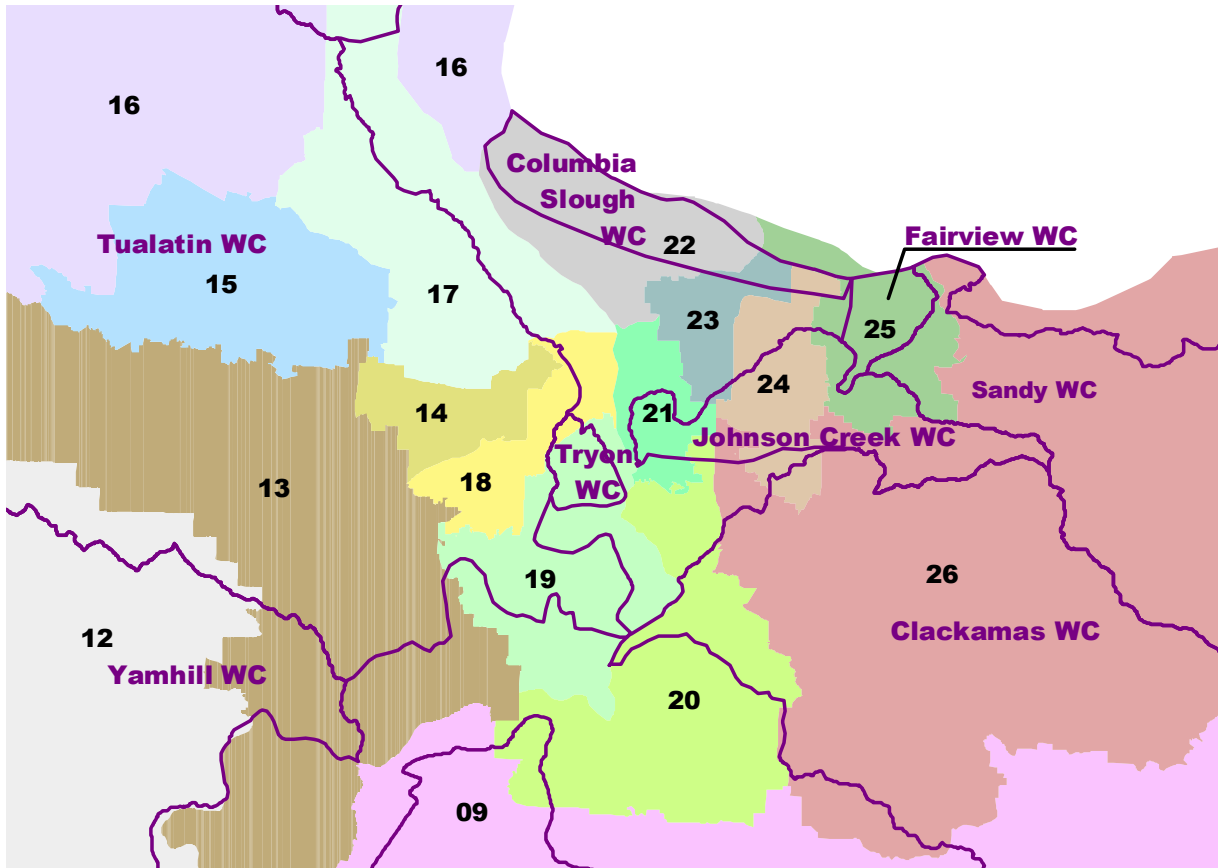

2000 Oregon Senate Districts with Watershed Councils

Disclaimer: This product is for informational purposes and may not have been prepared for or be suitable for legal, engineering or surveying purposes. Users of this information should review or consult the primary data sources to ascertain the usability of the information.

August 2002