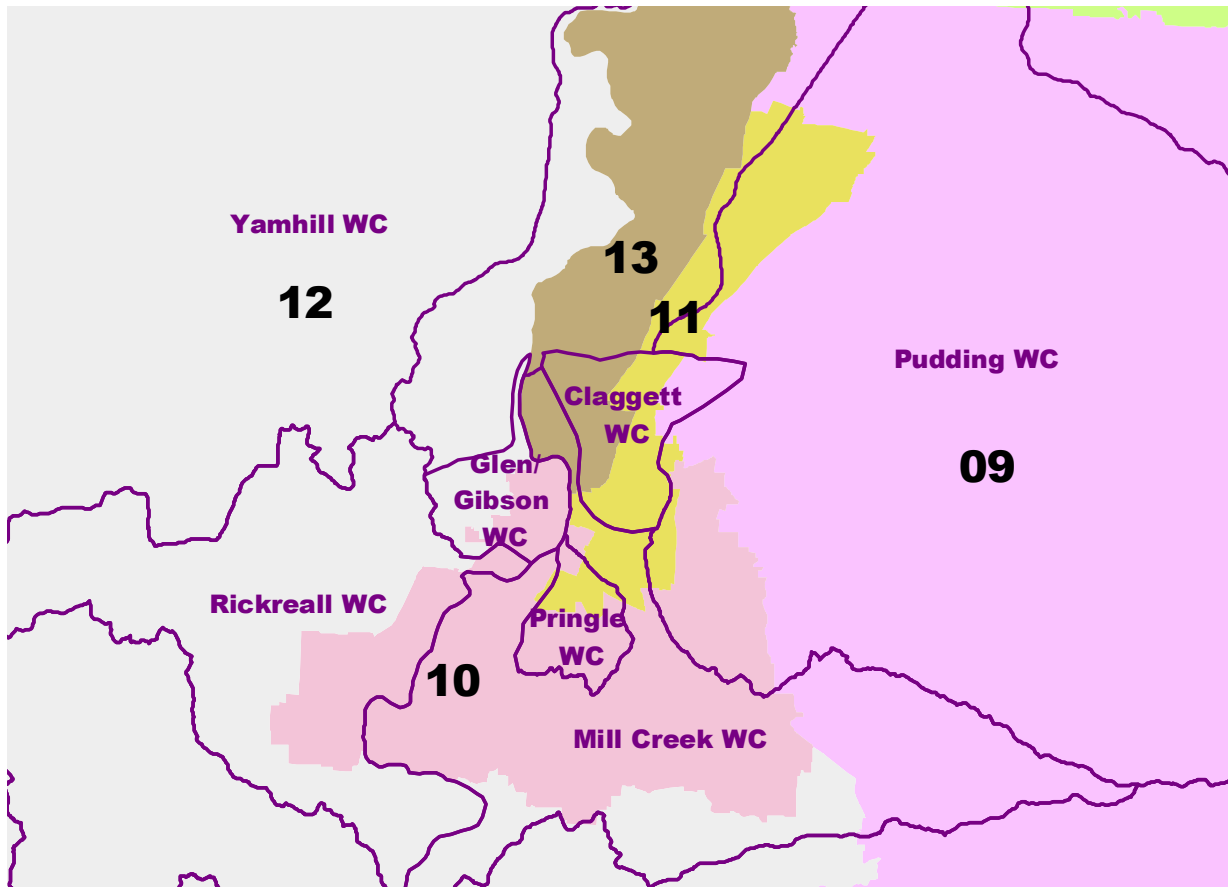

2000 Oregon Senate Districts with Watershed Councils

Disclaimer: This product is for informational purposes and may not have been prepared for or be suitable for legal, engineering or surveying purposes. Users of this information should review or consult the primary data sources to ascertain the usability of the information.

August 2002